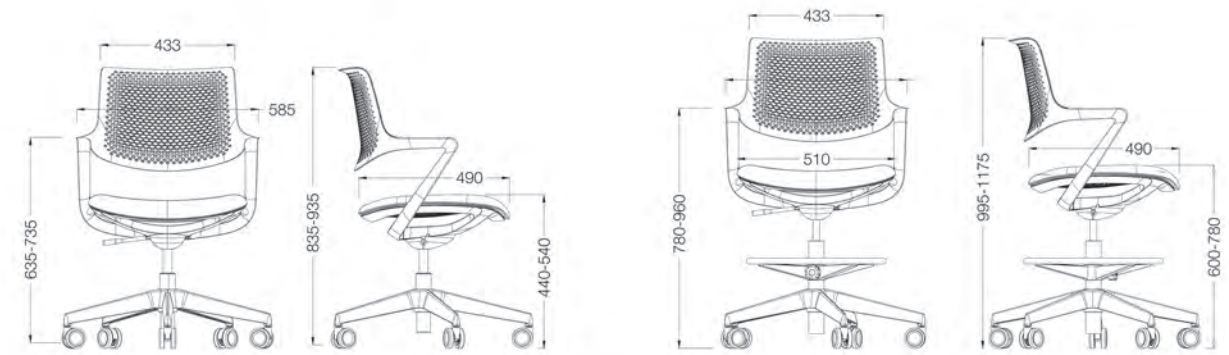

Concise design, pleasant atmosphere

Perfect products are precious because of creative ideas. Flexible and adjustable designs are in accordance with ergonomie theory, and fully save the limited office space, representing modern office and management concepts.

Line Graph

Swatches

Plastic Color Card